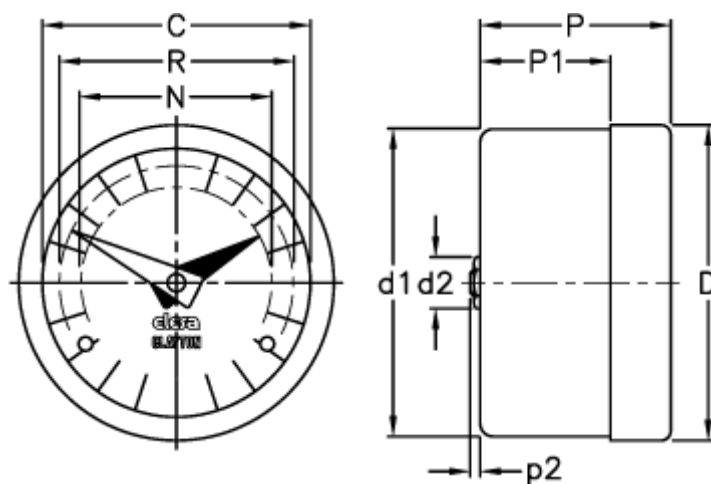

Data Sheet

Article number: 2307021402
Description: E+G Gravity indicator
GA05-0020-S

Measures

C = 102	R = 89
D = 112.7	
D1 = 111.0	
d2 = 8	
N = 76	
P = 32	
P1 = 18.8	
p2 = 1.0	